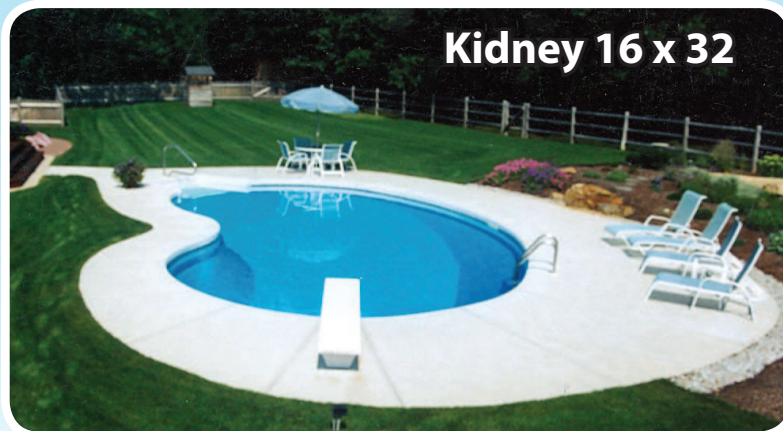

BLUE DOLPHIN SAYS THANK YOU FOR VOTING US #1

Check out some of our actual installations!

In Ground Pools
Above Ground Pools
Chemicals
Spas • Grills
Patio Furniture

25 Years of
Installing
Custom Pools

Summer Store Hours:

Mon-Wed: 9am-6pm, Thurs-Fri: 9am-7pm
Sat: 9am-4pm • Sun: 10am-3pm

Blue Dolphin

Pools & Spas Inc.

The Backyard Living Specialists

Since 1987